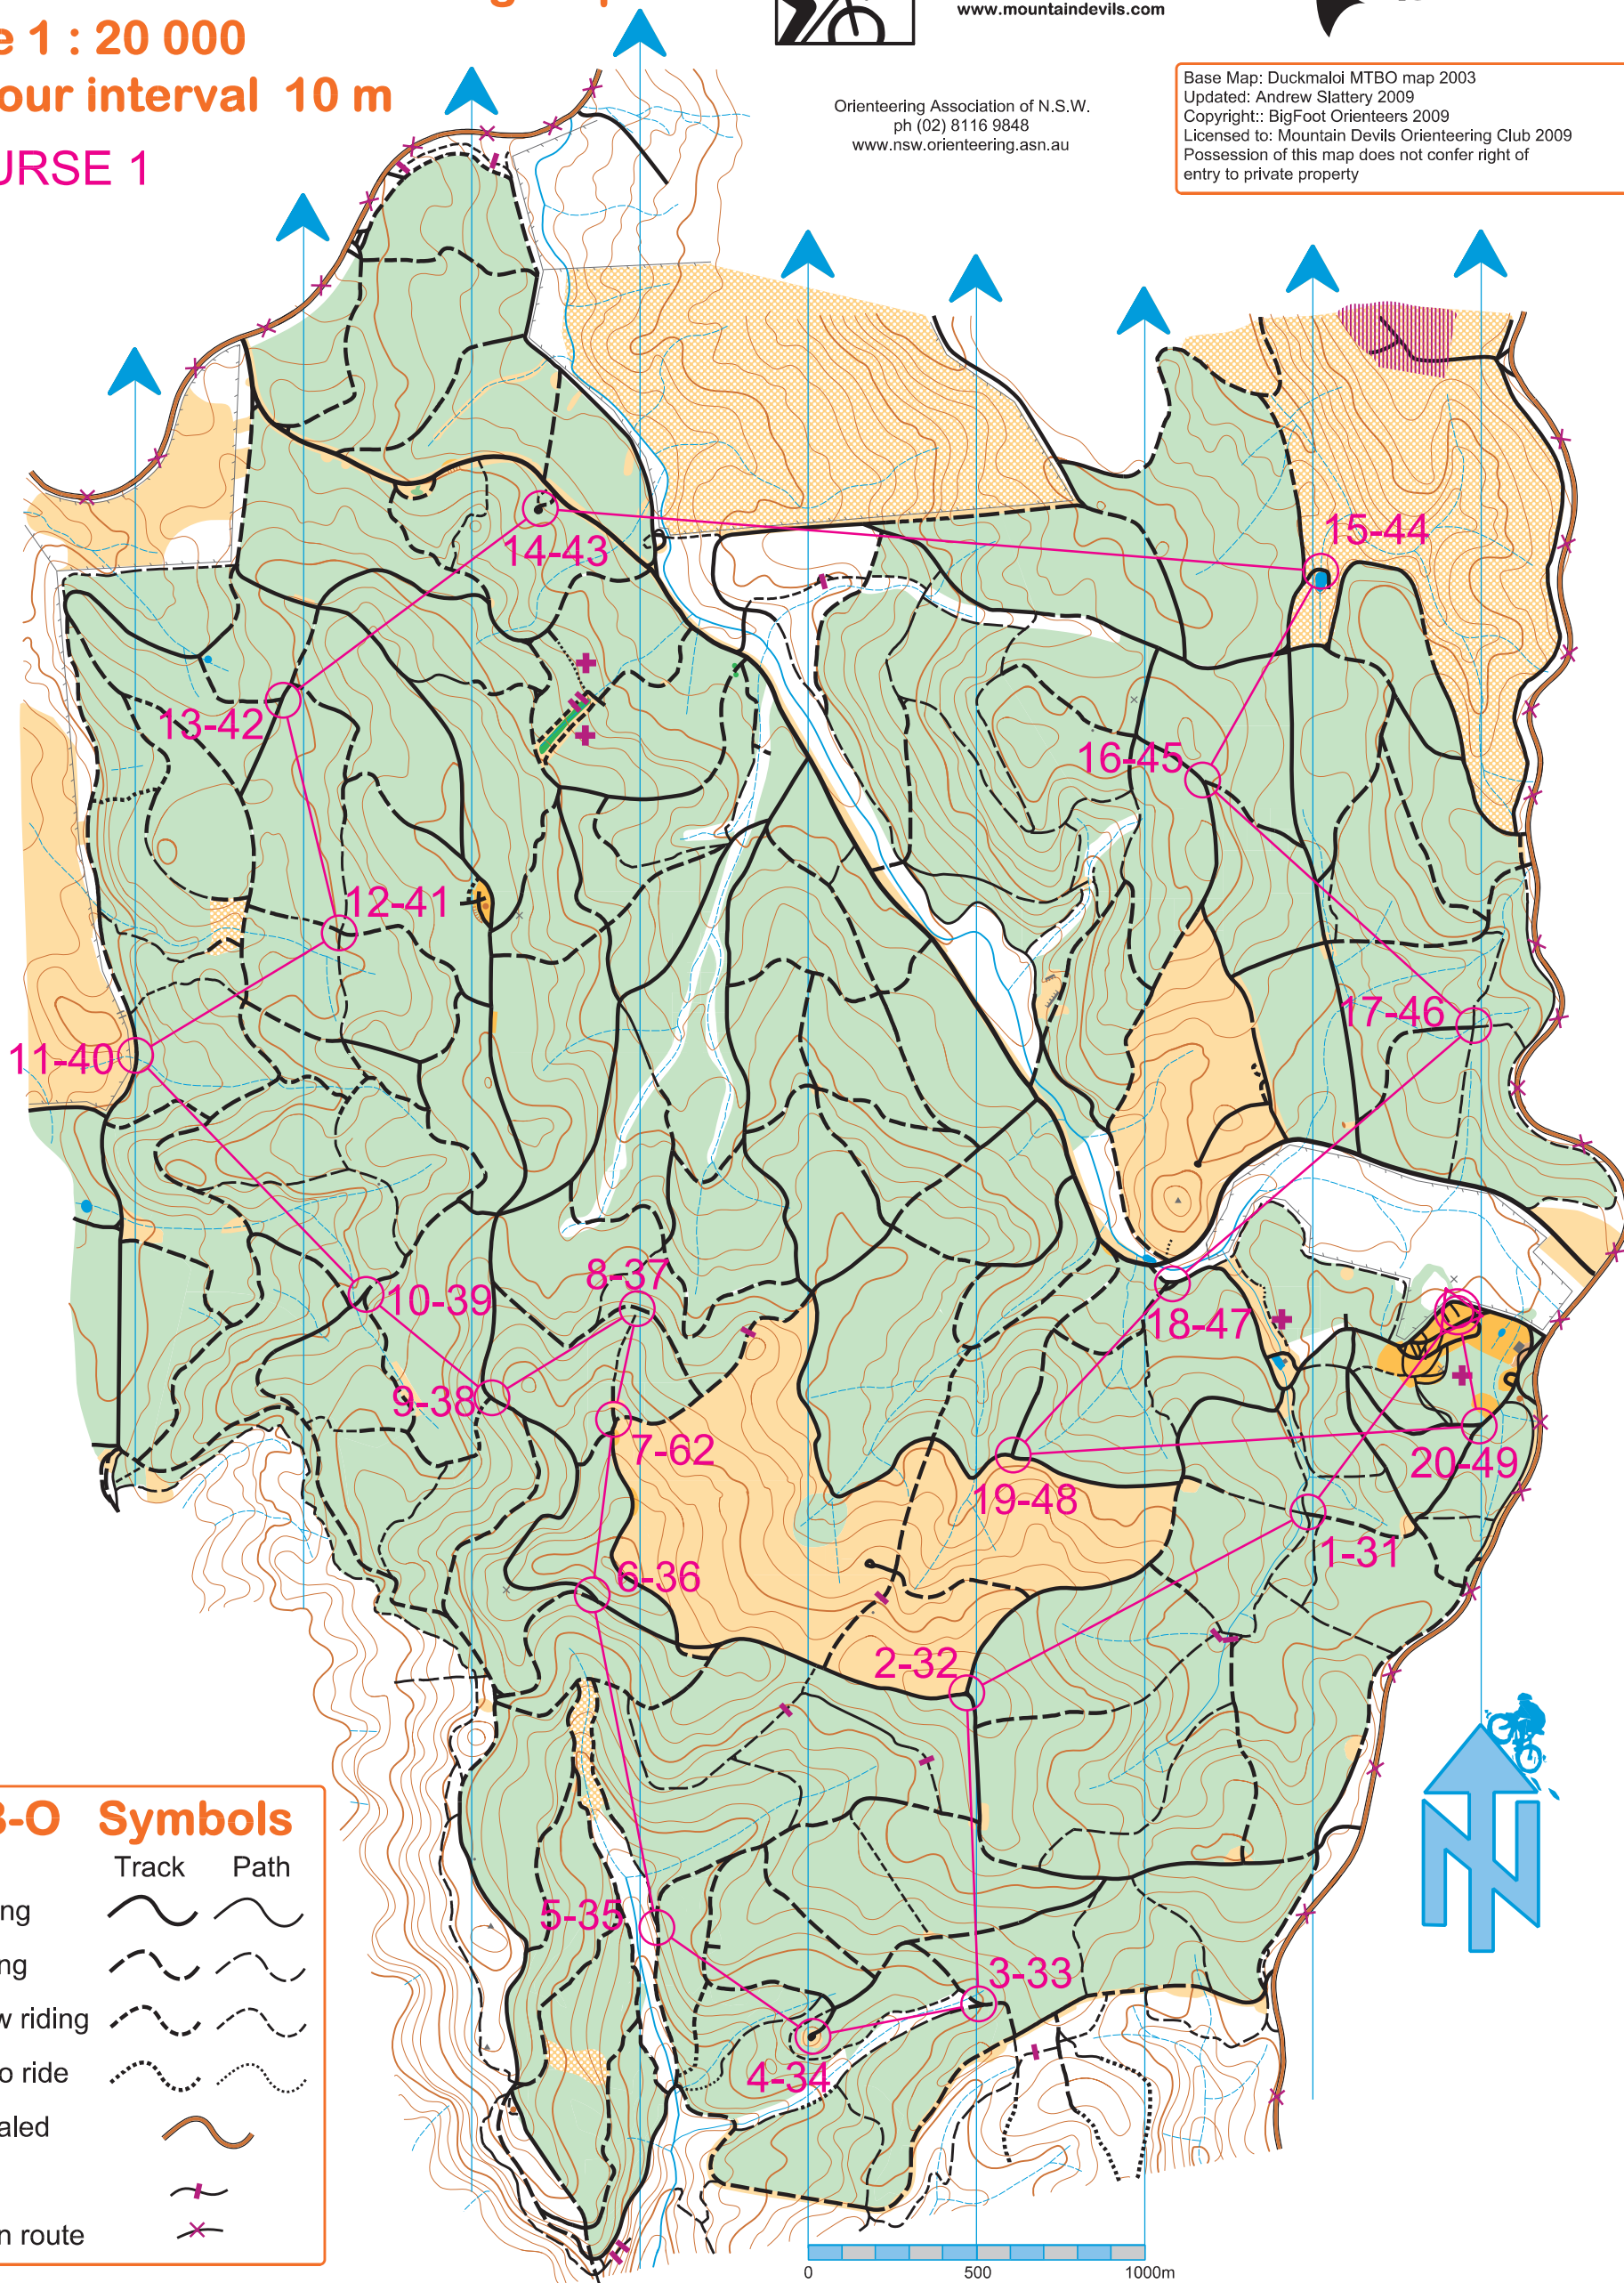

## Mountain Bike Orienteering Map

Scale 1 : 20 000

Contour interval 10 m

Base Map: Duckmaloi MTBO map 2003  
Updated: Andrew Slattery 2009  
Copyright: BigFoot Orienteers 2009  
Licensed to: Mountain Devils Orienteering Club 2009  
Possession of this map does not confer right of entry to private property

### MTB-O Symbols

	Track	Path
easy riding		
slow riding		
very slow riding		
difficult to ride		
road: sealed		
obstacle		
forbidden route		